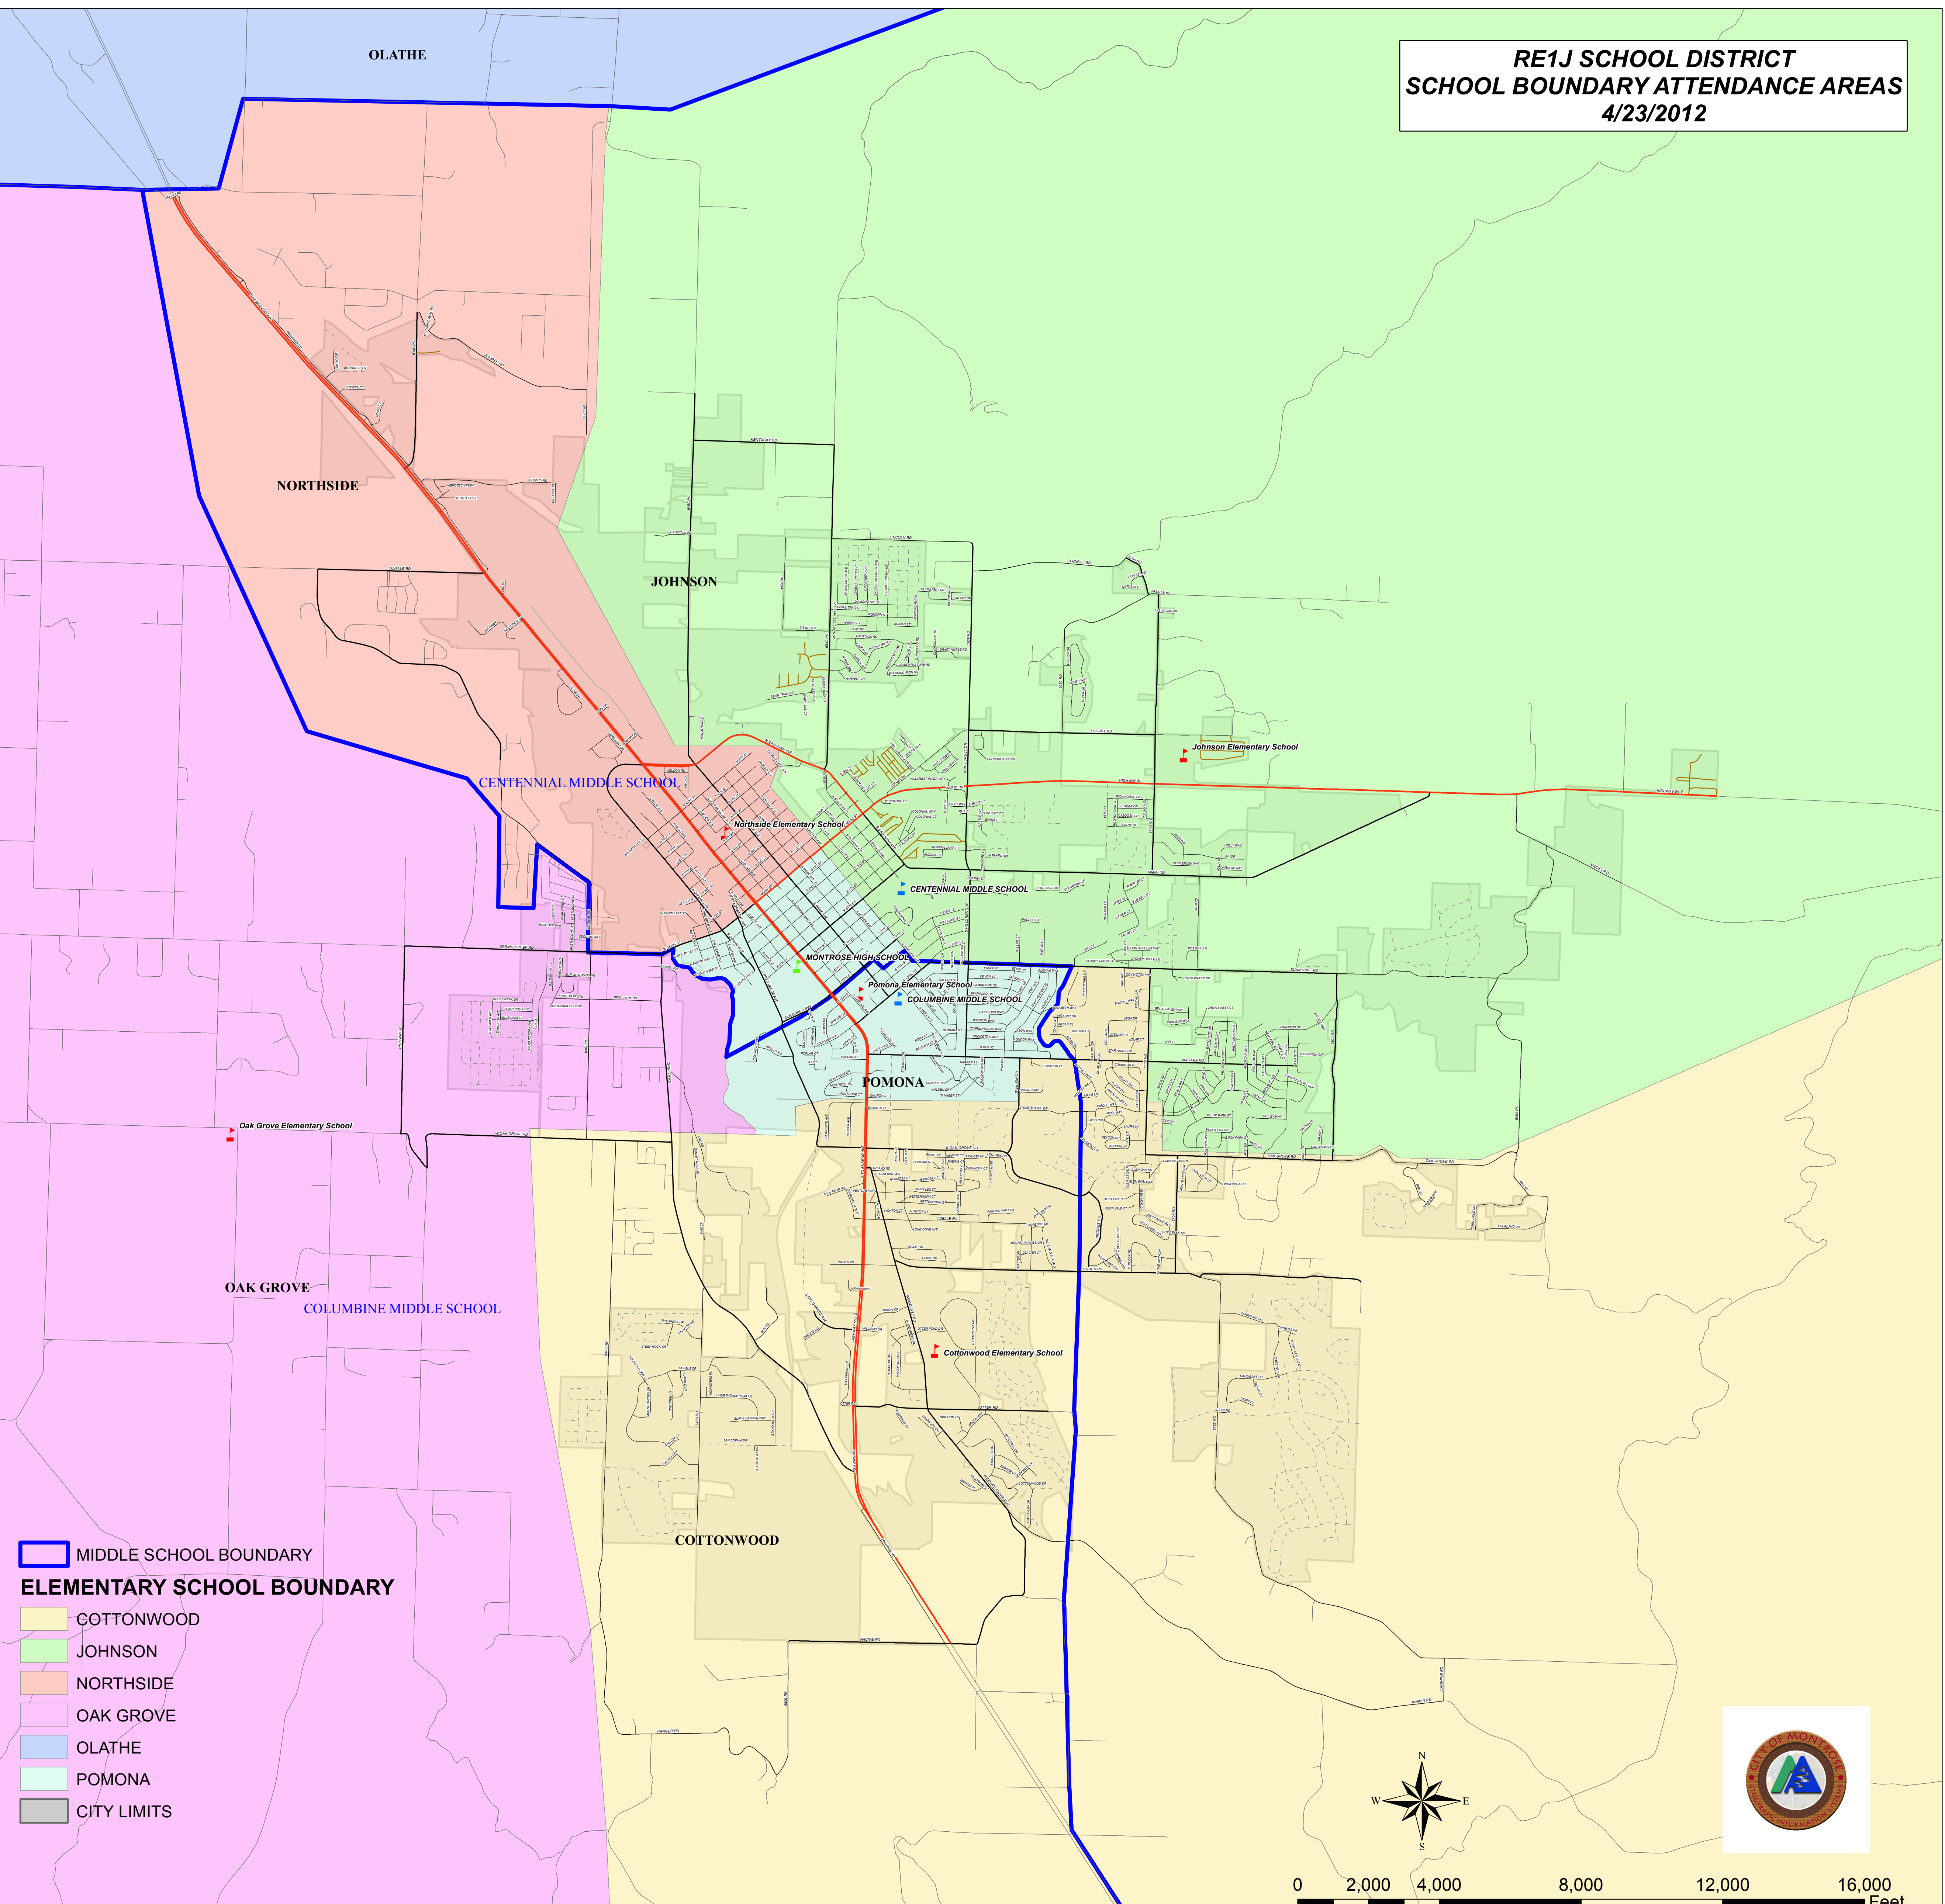

**RE1J SCHOOL DISTRICT
SCHOOL BOUNDARY ATTENDANCE AREAS
4/23/2012**

- MIDDLE SCHOOL BOUNDARY
- ELEMENTARY SCHOOL BOUNDARY**
- COTTONWOOD
- JOHNSON
- NORTHSIDE
- OAK GROVE
- OLATHE
- POMONA
- CITY LIMITS